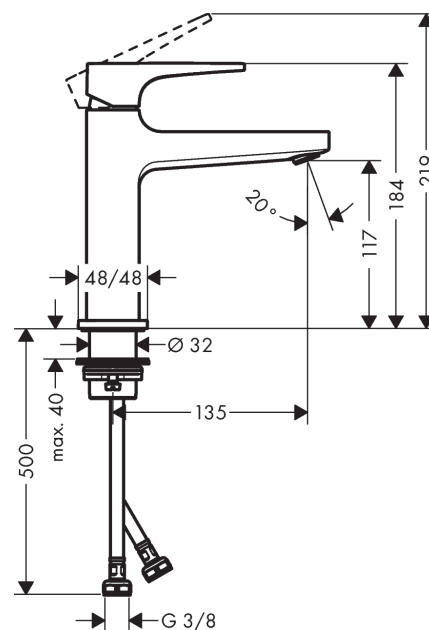

Metropol

Single lever basin mixer 110 with lever handle and push-open waste set

Surfaces: **chrome** Article Number: **32507000**

Description

product features

- ComfortZone 110
- projection 135 mm
- normal spray
- flow rate at 3 bar: 5 l/min
- suitable for continuous flow water heaters
- push-open waste set (operation via pressure plug, for basins with overflow)
- material waste set: metal

Technology

Design awards

reddot award 2017
winner

GERMAN
DESIGN
AWARD
WINNER
2018

Product image

Scale drawing

Flowchart